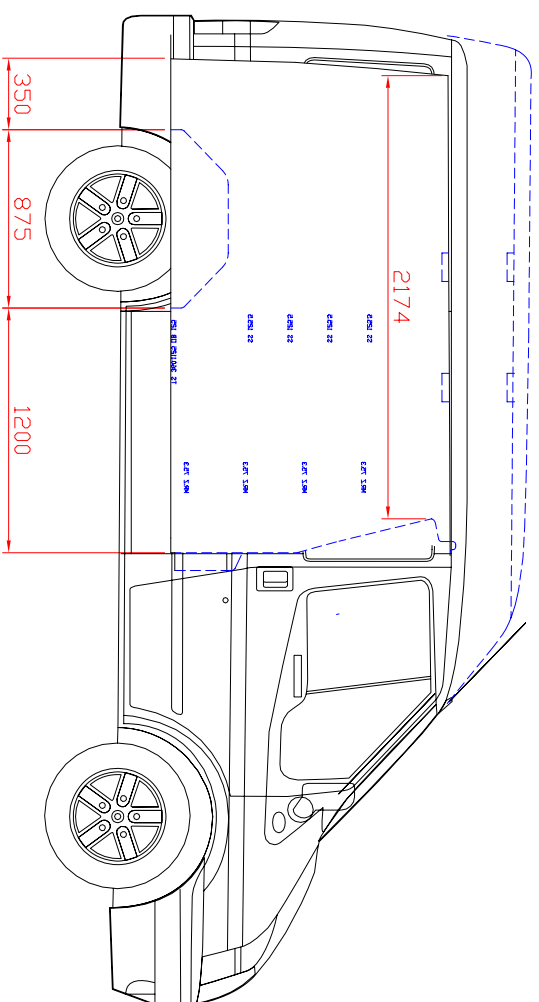

Vankit Ref - FTR 001

Ford Transit 2933 2006 0 + 20 + 50 cm.
 rearwheel driven
 (frontwheel driven is 100mm higher,
 inside)

copyright 2009
 Vankit (UK) Ltd

Vankit Ref - FTR 002

Ford Transit 2933 2006 9 + 20 + 50 cm.
 rearwheel driven
 (frontwheel driven is 100mm higher,
 inside)

copyright 2009
 Vankit (UK) Ltd

Vankit Ref - FTR 003

Ford Transit 2933 2006 9+20+50 cm.
 rearwheel driven
 (frontwheel driven is 100mm higher,
 inside)

copyright 2009
 Vankit (UK) Ltd

Vankit Ref - FTR 004

copyright 2009
Vankit (UK) Ltd

Ford Transit 2933 2006 9 + 20 + 50 cm.
rearwheel driven
(frontwheel driven is 100mm higher,
inside)