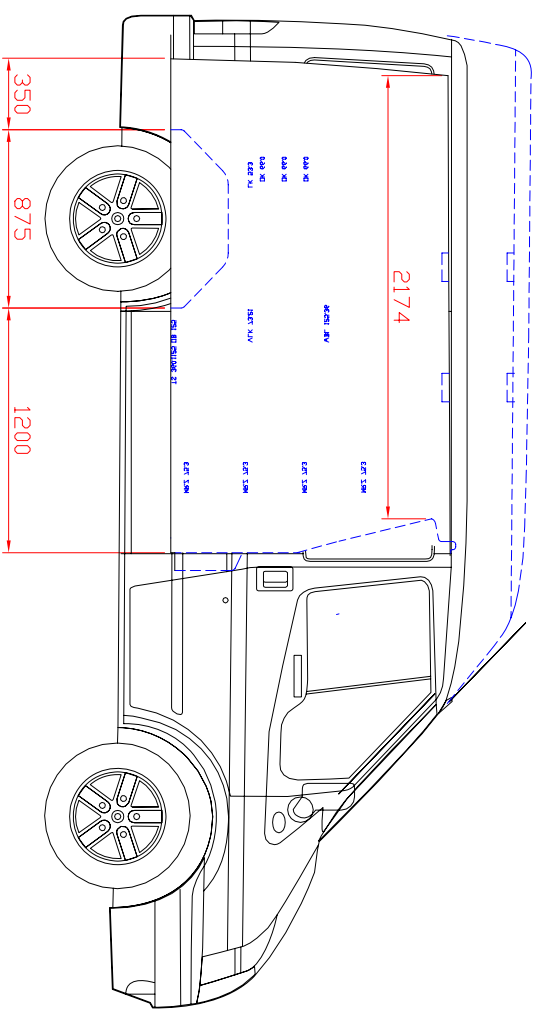

Vankit Ref - FTR 001

Ford Transit 2933 2006 0 + 20 + 50 cm.
 rearwheel driven
 (frontwheel driven is 100mm higher,
 inside)

copyright 2009
 Vankit (UK) Ltd

Vankit Ref - FTR 002

Ford Transit 2933 2006 9 + 20 + 50 cm.
 rearwheel driven
 (frontwheel driven is 100mm higher,
 inside)

copyright 2009
 Vankit (UK) Ltd

Vankit Ref - FTR 003

Ford Transit 2933 2006 9+20+50 cm.
 rearwheel driven
 (frontwheel driven is 100mm higher,
 inside)

copyright 2009
 Vankit (UK) Ltd

Vankit Ref - FTR 004

copyright 2009
Vankit (UK) Ltd

Ford Transit 2933 2006 9 + 20 + 50 cm.
rearwheel driven
(frontwheel driven is 100mm higher,
inside)