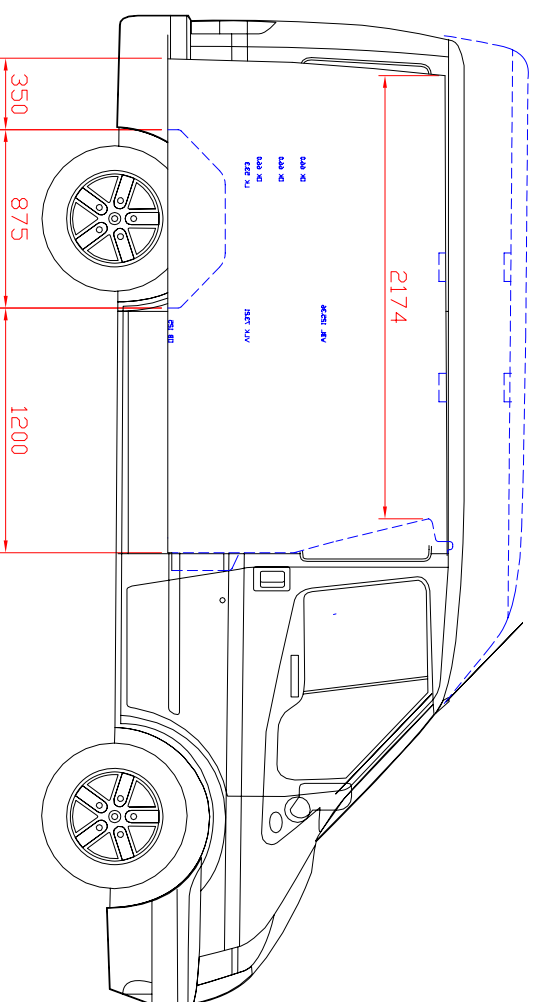

Vankit Ref - FTR 001

Ford Transit 2933 2006 0 + 20 + 50 cm.
 rearwheel driven
 (frontwheel driven is 100mm higher,
 inside)

copyright 2009
 Vankit (UK) Ltd

Vankit Ref - FTR 002

Ford Transit 2933 2006 9 + 20 + 50 cm.
 rearwheel driven
 (frontwheel driven is 100mm higher,
 inside)

copyright 2009
 Vankit (UK) Ltd

Vankit Ref - FTR 003

Ford Transit 2933 2006 9+20+50 cm.
 rearwheel driven
 (frontwheel driven is 100mm higher,
 inside)

copyright 2009
 Vankit (UK) Ltd

Vankit Ref - FTR 004

copyright 2009
Vankit (UK) Ltd

Ford Transit 2933 2006 9 + 20 + 50 cm.
rearwheel driven
(frontwheel driven is 100mm higher,
inside)