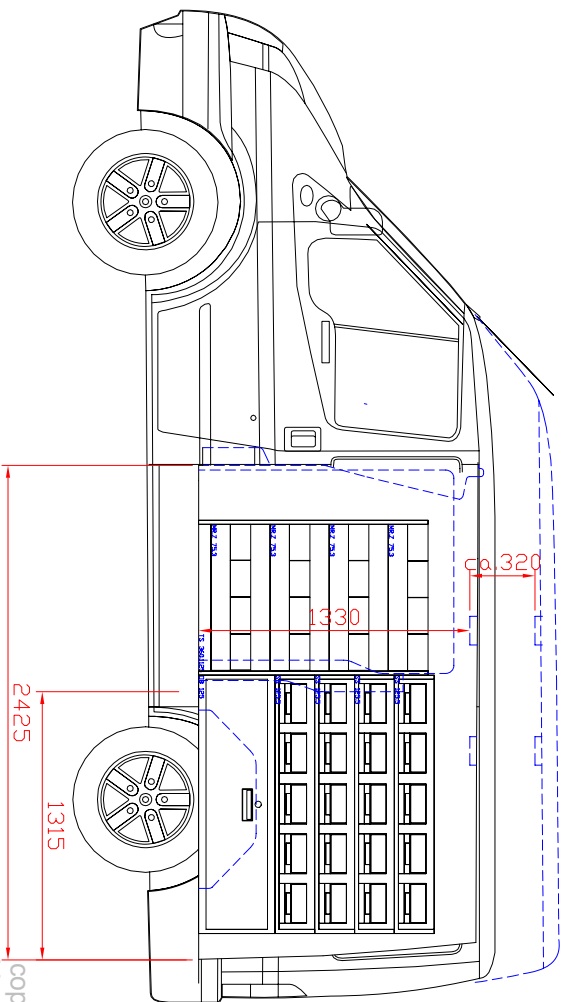

Vankit Ref - FTR 001

Ford Transit 2933 2006 0 + 20 + 50 cm.
 rearwheel driven
 (frontwheel driven is 100mm higher,
 inside)

copyright 2009
 Vankit (UK) Ltd

Vankit Ref - FTR 002

Ford Transit 2933 2006 9 + 20 + 50 cm.
 rearwheel driven
 (frontwheel driven is 100mm higher,
 inside)

copyright 2009
 Vankit (UK) Ltd

Vankit Ref - FTR 003

Ford Transit 2933 2006 9+20+50 cm.
 rearwheel driven
 (frontwheel driven is 100mm higher,
 inside)

copyright 2009
 Vankit (UK) Ltd

Vankit Ref - FTR 004

copyright 2009
Vankit (UK) Ltd

Ford Transit 2933 2006 9 + 20 + 50 cm.
rearwheel driven
(frontwheel driven is 100mm higher,
inside)