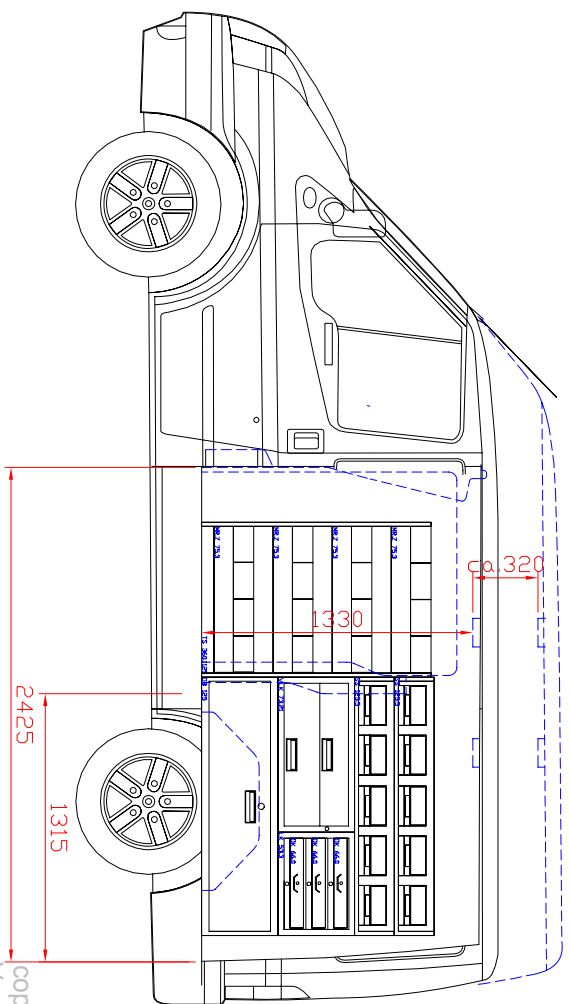

Vankit Ref - FTR 001

Ford Transit 2933 2006 0 + 20 + 50 cm.
 rearwheel driven
 (frontwheel driven is 100mm higher,
 inside)

copyright 2009
 Vankit (UK) Ltd

Vankit Ref - FTR 002

Ford Transit 2933 2006 9 + 20 + 50 cm.
 rearwheel driven
 (frontwheel driven is 100mm higher,
 inside)

copyright 2009
 Vankit (UK) Ltd

Vankit Ref - FTR 003

Ford Transit 2933 2006 9+20+50 cm.
 rearwheel driven
 (frontwheel driven is 100mm higher,
 inside)

copyright 2009
 Vankit (UK) Ltd

Vankit Ref - FTR 004

copyright 2009
Vankit (UK) Ltd

Ford Transit 2933 2006 9 + 20 + 50 cm.
rearwheel driven
(frontwheel driven is 100mm higher,
inside)