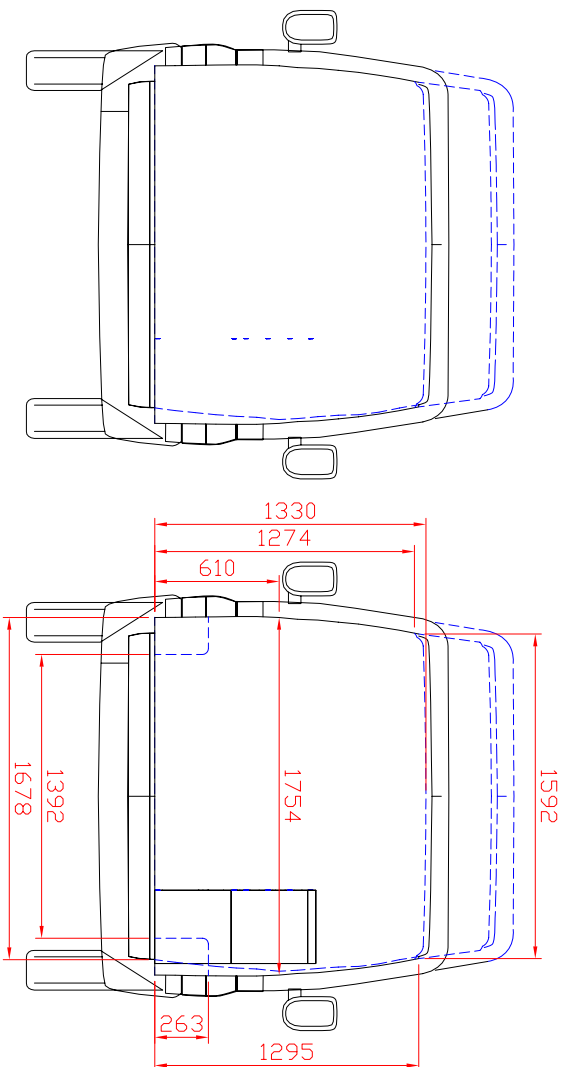

Vankit Ref - FTR 001

Ford Transit 2933 2006 0 + 20 + 50 cm.
 rearwheel driven
 (frontwheel driven is 100mm higher,
 inside)

copyright 2009
 Vankit (UK) Ltd

Vankit Ref - FTR 002

Ford Transit 2933 2006 9 + 20 + 50 cm.
 rearwheel driven
 (frontwheel driven is 100mm higher,
 inside)

copyright 2009
 Vankit (UK) Ltd

Vankit Ref - FTR 003

Ford Transit 2933 2006 9+20+50 cm.
 rearwheel driven
 (frontwheel driven is 100mm higher,
 inside)

copyright 2009
 Vankit (UK) Ltd

Vankit Ref - FTR 004

copyright 2009
Vankit (UK) Ltd

Ford Transit 2933 2006 9 + 20 + 50 cm.
rearwheel driven
(frontwheel driven is 100mm higher,
inside)