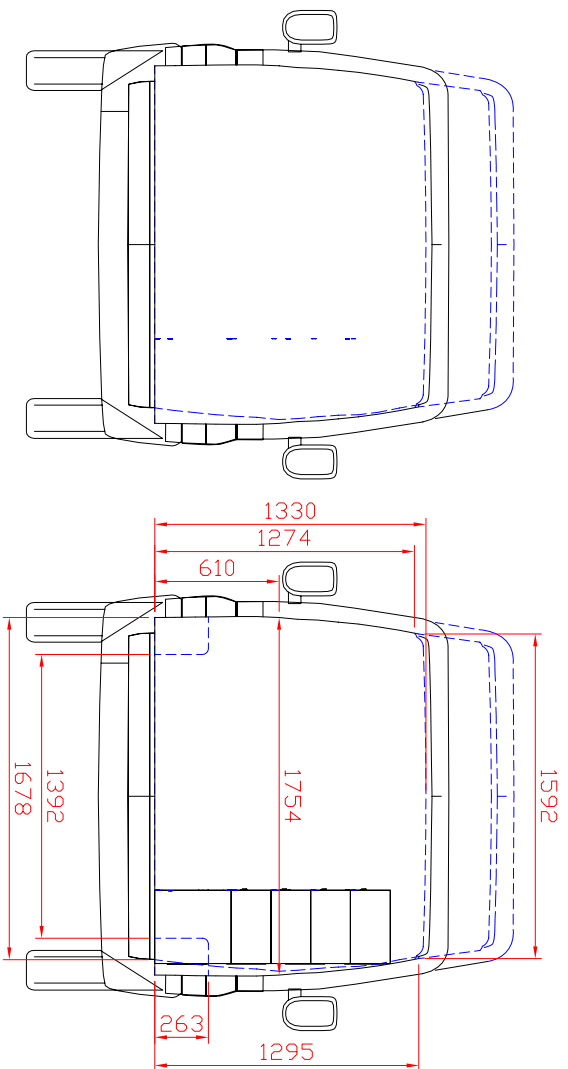

Vankit Ref - FTR 001

Ford Transit 2933 2006 0 + 20 + 50 cm.
 rearwheel driven
 (frontwheel driven is 100mm higher,
 inside)

copyright 2009
 Vankit (UK) Ltd

Vankit Ref - FTR 002

Ford Transit 2933 2006 9 + 20 + 50 cm.
 rearwheel driven
 (frontwheel driven is 100mm higher,
 inside)

copyright 2009
 Vankit (UK) Ltd

Vankit Ref - FTR 003

Ford Transit 2933 2006 9+20+50 cm.
 rearwheel driven
 (frontwheel driven is 100mm higher,
 inside)

copyright 2009
 Vankit (UK) Ltd

Vankit Ref - FTR 004

copyright 2009
Vankit (UK) Ltd

Ford Transit 2933 2006 9 + 20 + 50 cm.
rearwheel driven
(frontwheel driven is 100mm higher,
inside)