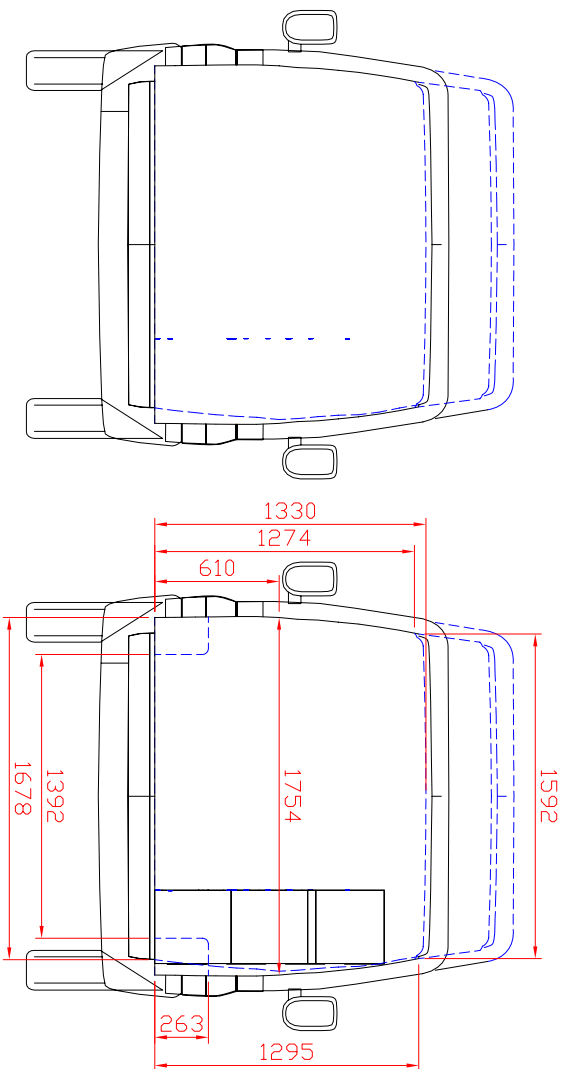

Vankit Ref - FTR 001

Ford Transit 2933 2006 0 + 20 + 50 cm.
 rearwheel driven
 (frontwheel driven is 100mm higher,
 inside)

copyright 2009
 Vankit (UK) Ltd

Vankit Ref - FTR 002

Ford Transit 2933 2006 9 + 20 + 50 cm.
 rearwheel driven
 (frontwheel driven is 100mm higher,
 inside)

copyright 2009
 Vankit (UK) Ltd

Vankit Ref - FTR 003

Ford Transit 2933 2006 9+20+50 cm.
 rearwheel driven
 (frontwheel driven is 100mm higher,
 inside)

copyright 2009
 Vankit (UK) Ltd

Vankit Ref - FTR 004

copyright 2009
Vankit (UK) Ltd

Ford Transit 2933 2006 9 + 20 + 50 cm.
rearwheel driven
(frontwheel driven is 100mm higher,
inside)