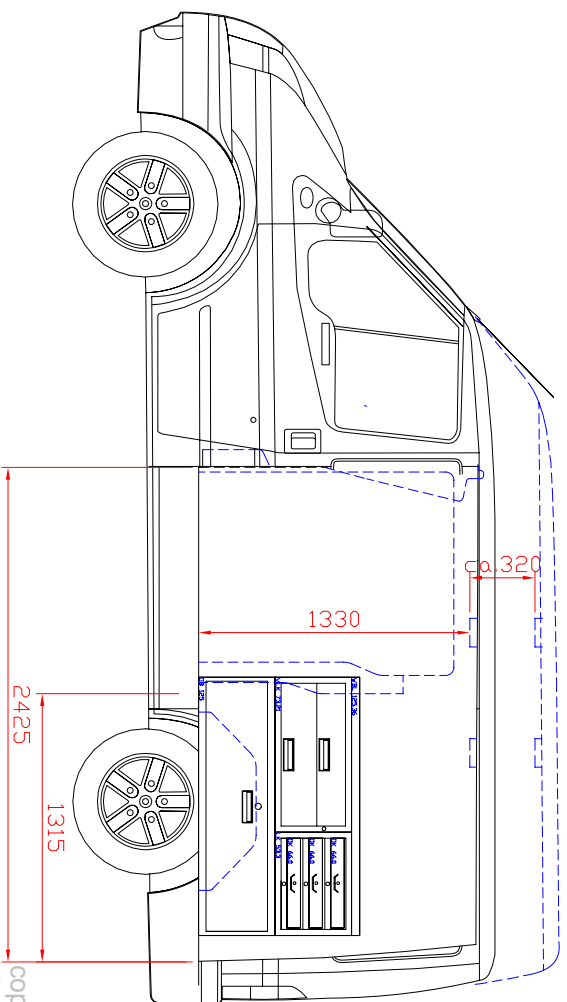

Vankit Ref - FTR 001

Ford Transit 2933 2006 0 + 20 + 50 cm.
 rearwheel driven
 (frontwheel driven is 100mm higher,
 inside)

copyright 2009
 Vankit (UK) Ltd

Vankit Ref - FTR 002

Ford Transit 2933 2006 9 + 20 + 50 cm.
 rearwheel driven
 (frontwheel driven is 100mm higher,
 inside)

copyright 2009
 Vankit (UK) Ltd

Vankit Ref - FTR 003

Ford Transit 2933 2006 9+20+50 cm.
 rearwheel driven
 (frontwheel driven is 100mm higher,
 inside)

copyright 2009
 Vankit (UK) Ltd

Vankit Ref - FTR 004

copyright 2009
Vankit (UK) Ltd

Ford Transit 2933 2006 9 + 20 + 50 cm.
rearwheel driven
(frontwheel driven is 100mm higher,
inside)