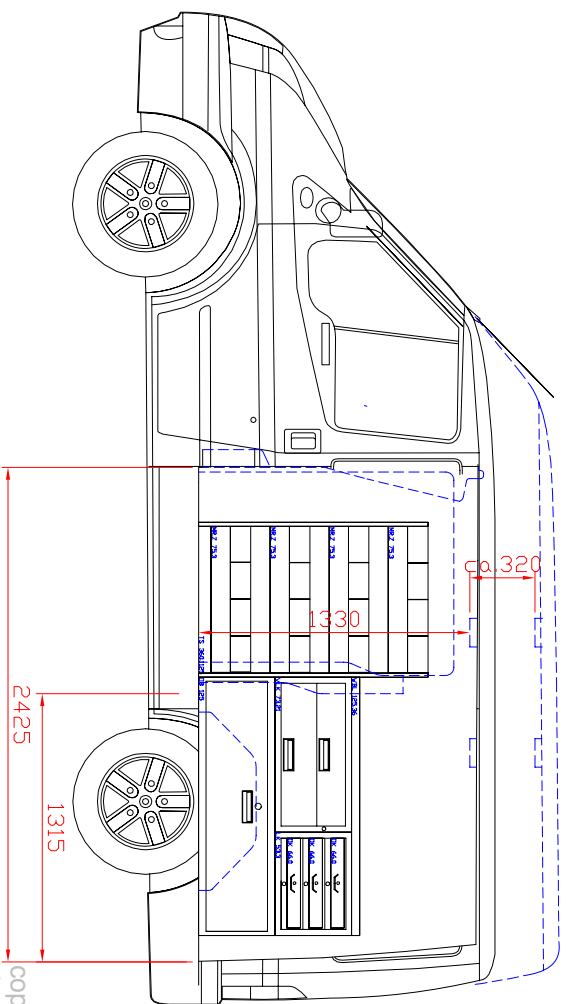

Vankit Ref - FTR 001

Ford Transit 2933 2006 0 + 20 + 50 cm.
 rearwheel driven
 (frontwheel driven is 100mm higher,
 inside)

copyright 2009
 Vankit (UK) Ltd

Vankit Ref - FTR 002

Ford Transit 2933 2006 9 + 20 + 50 cm.
 rearwheel driven
 (frontwheel driven is 100mm higher,
 inside)

copyright 2009
 Vankit (UK) Ltd

Vankit Ref - FTR 003

Ford Transit 2933 2006 9+20+50 cm.
 rearwheel driven
 (frontwheel driven is 100mm higher,
 inside)

copyright 2009
 Vankit (UK) Ltd

Vankit Ref - FTR 004

copyright 2009
Vankit (UK) Ltd

Ford Transit 2933 2006 9 + 20 + 50 cm.
rearwheel driven
(frontwheel driven is 100mm higher,
inside)